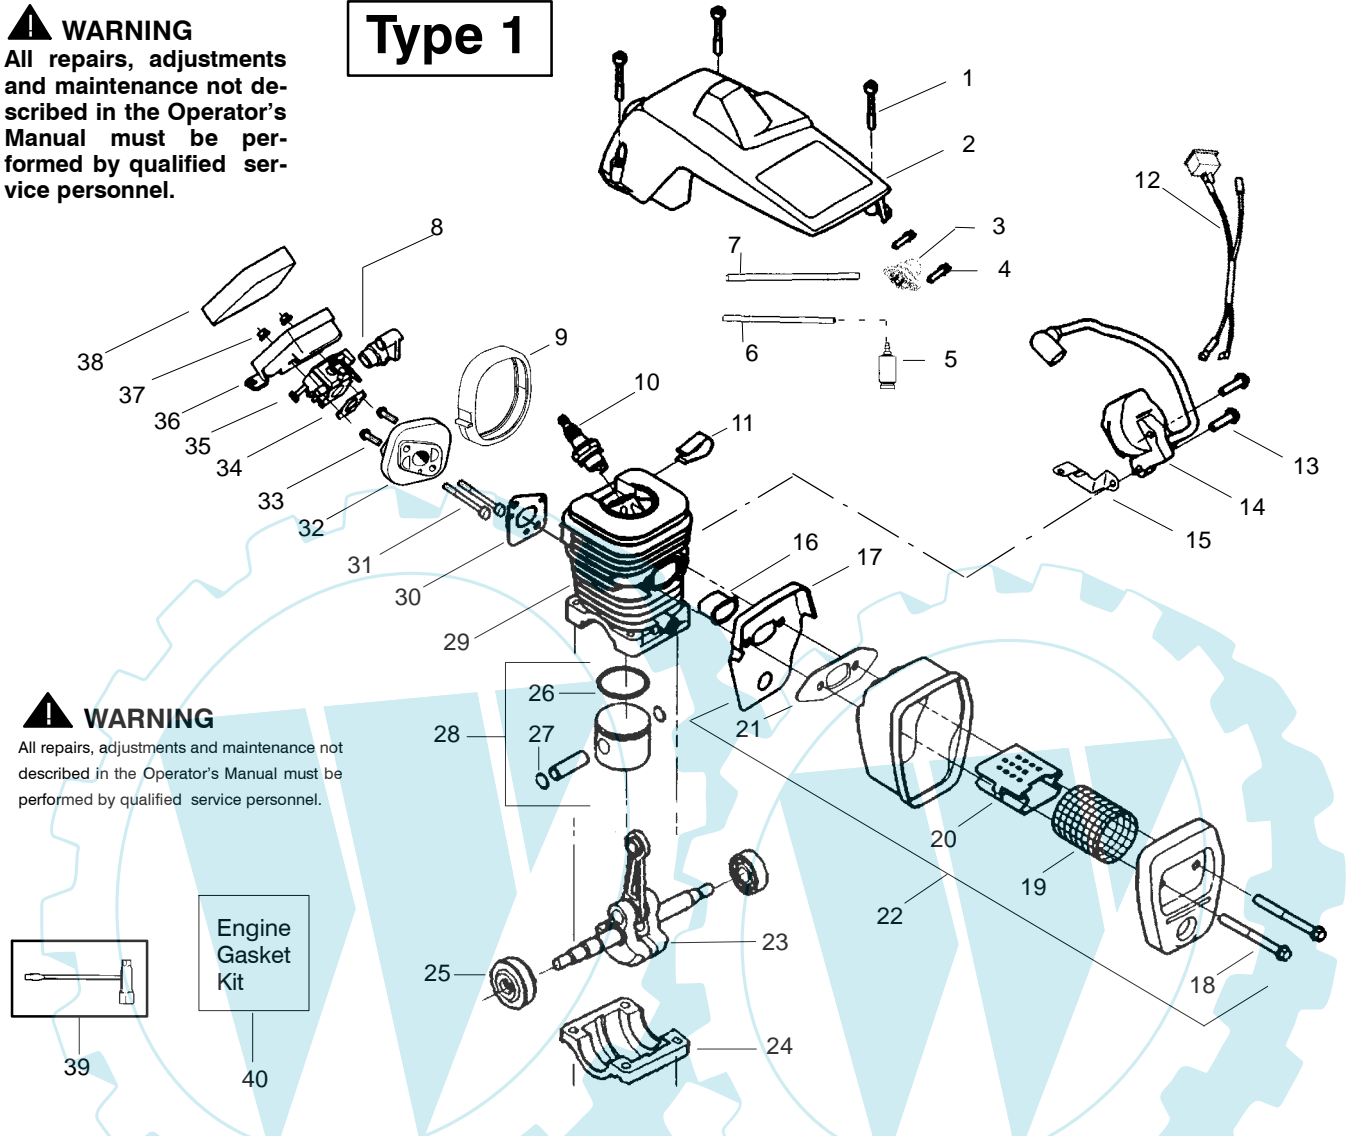

↗ = NEW PART NUMBER FOR THIS IPL

★ = REFER TO THE SERVICE REFERENCE INDICATED FOR MORE INFORMATION. (LOCATED AT END OF IPL)

PARTS LIST NO. 530164189		PARTNER ® PARTS LIST	CHAIN SAW MODEL(s) 401
DATE 2/25/04	Replaces 530164189 - 7/30/03		NOTE: Illustration may differ from actual model due to design changes

Ref.	Part No.	Description	Ref.	Part No.	Description	Ref.	Part No.	Description
1.	530016153	Screw	19.	530036103	Screen-Spark	36.	530047604	Housing-Air Filter
2.	530056914	Assy-Cylinder Shield	20.	530037813	Diffuser-Muffler	37.	530016101	Nut
3.	530047213	Assy-Air Purge	21.	530069608	Gasket-Muffler (kit)	38.	530037793	Air Filter - Foam
4.	530015780	Screw	22.	530047207	Assy-Muffler (Incl. 17-21)	39.	530031135	Scrench
5.	530095646	Assy-Fuel Pick-up Kit-Line Purge/Carb. (Small Dia)	23.	530047062	Assy-Crankshaft	40.	530069608	Kit-Engine Gasket (incl. 34,30,21)
6.	530069247	Kit-Line Purge/Tank (large line)	24.	530037935	Cap-Crankcase			
7.	530069216	Kit-Line Purge/Tank (large line)	25.	530056363	Assy-Seal & Bearing			
8.	530035526	Grommet-Carb Adjust.	26.	530038729	Ring-Piston			
9.	530054144	Seal-Carb Adapter	27.	530015697	Retainer - Piston Pin			
10.	952030150	Spark Plug (RCJ-7Y)	28.	530071408	Kit-Piston - (incl. 26-27)			
11.	530016136	Clip-High Tension Lead	29.	530071412	Kit-Cylinder			
12.	530049117	Assy-Wire Harness (includes switch)	30.	530069608	Gasket-Carb. Adapter (kit)			
13.	530015814	Screw	31.	530016187	Screw			
14.	530039198	Module-Ignition	32.	530049700	Carb. Adapter			
15.	530047442	Strap-Ground	33.	530016386	Screw			
16.	530037652	Insulator-Heat	34.	530069608	Carb. Gasket (kit)			
17.	530049870	Back Plate-Muffler	35.	---	Kit-Carburetor (WT-625)			
18.	530016132	Screw		530071621				
					(Note: Repair kits are not available for this carburetor)			
								Not Shown
							530164447	Manual - (Scan)
							530164448	Manual - (Euro I)
							530164449	Manual - (Euro II)