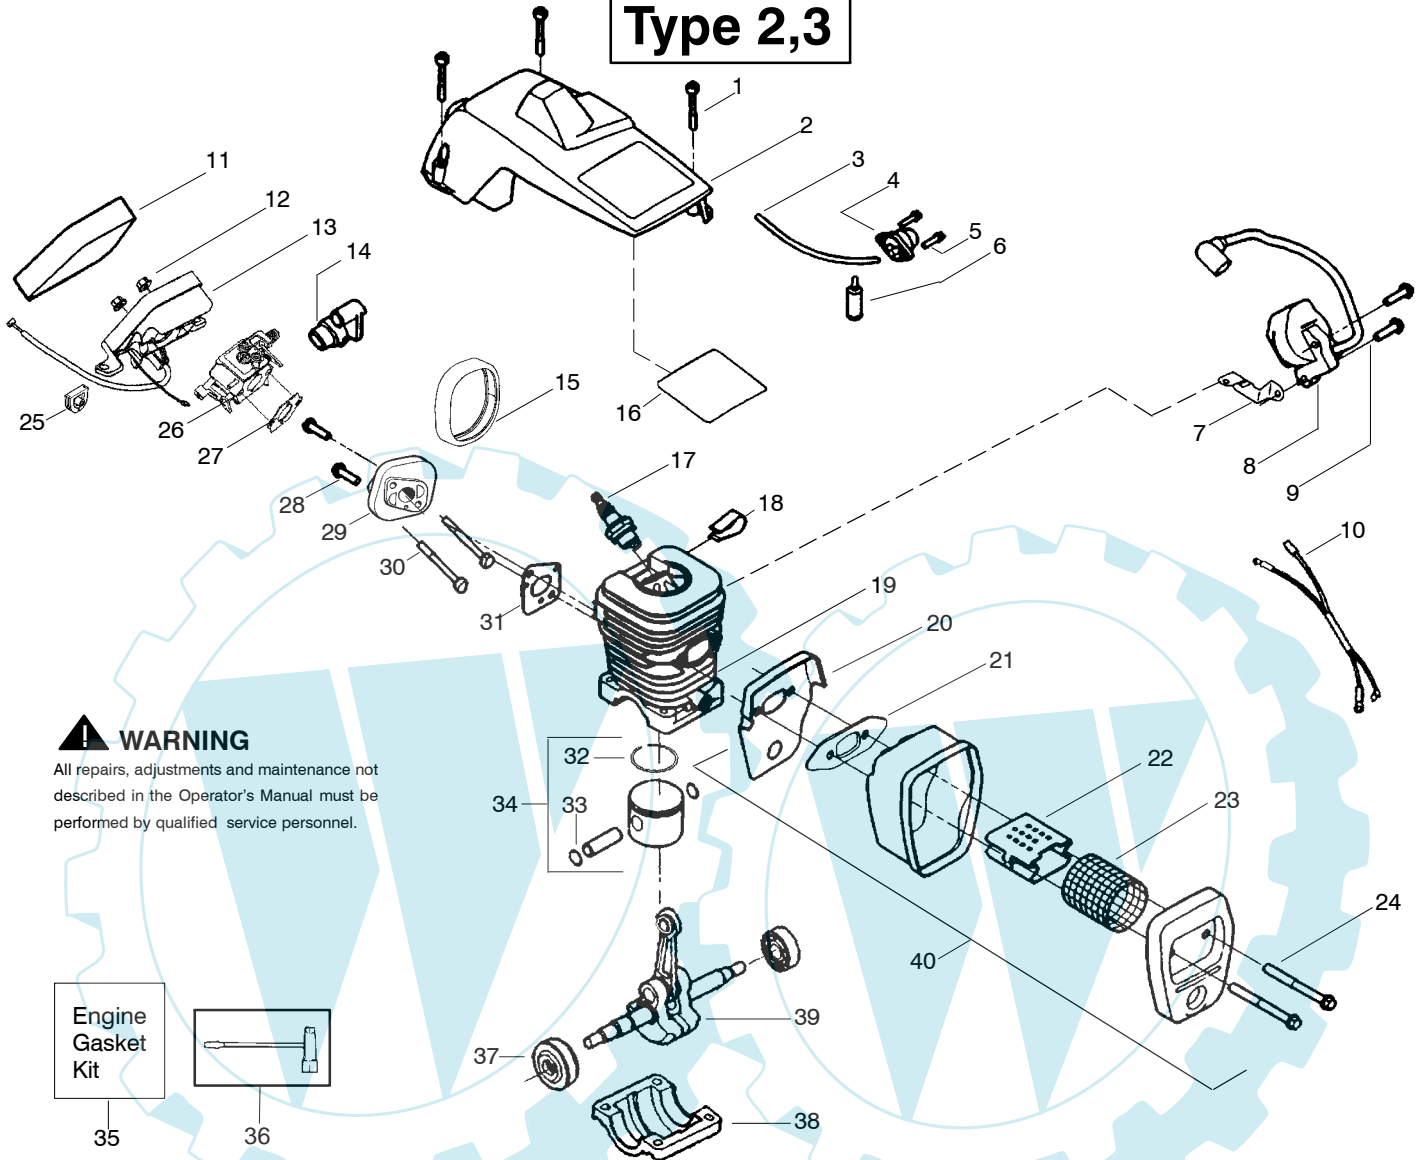

PARTS LIST NO. 530164189		PARTNER® PARTS LIST	CHAIN SAW MODEL(S) 401	
DATE 2/25/04	Replaces 530164189 - 7/30/03		Note: Illustration may differ from actual model due to design changes	PAGE NO. 4

Type 2,3

⚠ WARNING
All repairs, adjustments and maintenance not described in the Operator's Manual must be performed by qualified service personnel.

Ref.	Part No.	Description	Ref.	Part No.	Description	Ref.	Part No.	Description
1.	530016153	Screw	19.	530012550	Cylinder	34.	530071408	Kit-Piston (Incl. 32 & 33)
2.	530056914	Assy-Cylinder Shield (includes # 16)	20.	530049870	Backplate-Muffler	35.	530069608	Kit-Engine Gasket (Incl. 21, 27 & 31)
3.	530069247	Kit-Fuel Line (Small)	21.	530069608	Gasket-Muffler(kit)	36.	530031135	Bar Wrench
4.	530047213	Assy-Air Purge	22.	530037813	Diffuser-Muffler	37.	530056363	Assy-Seal & Bearing
5.	530015780	Screw	23.	530036103	Screen-Spark	38.	530037935	Cap-Crankcase
6.	530095646	Assy-Fuel Pick-up	24.	530016132	Bolt-Muffler	39.	530047062	Assy-Crankshaft
7.	530047442	Strap-Ground	25.	530047631	Grommet-Throttle Cable	40.	530047207	Assy-Muffler (Incl. 20-24)
8.	530039198	Ignition Module	26.	---	Kit-Carburetor			Not Shown
9.	530015814	Screw	↗	530071820	Zama (W-20)			
10. ↗	530057475	Assy-Wire Harness	↗	530071821	Walbro (WT-662)			
11.	530037793	Foam-Air Filter	27.	530069608	Gasket-Carb. (kit)			
12.	530016101	Nut	28.	530016386	Screw			
13. ↗	530057702	Assy-Air Box	29.	530049700	Carb. Adapter			
14.	530035526	Grommet-Carb Adjust	30.	530016187	Screw			
15.	530054144	Seal-Carb Adapter	31.	530069608	Gasket- Adaptor(kit)	↗	530164620	Manuals (Scan)
16.	530055698	Reflector-Heat	32.	530038729	Ring-Piston	↗	530164621	(Euro I)
17.	952030150	Spark Plug (RCJ-7Y)	33.	530015697	Retainer-Piston Pin	↗	530164622	(Euro II)
18.	530016136	Clip-High Tension Lead						

↗ = NEW PART NUMBER FOR THIS IPL

★ = REFER TO THE SERVICE REFERENCE INDICATED FOR MORE INFORMATION. (LOCATED AT END OF IPL)