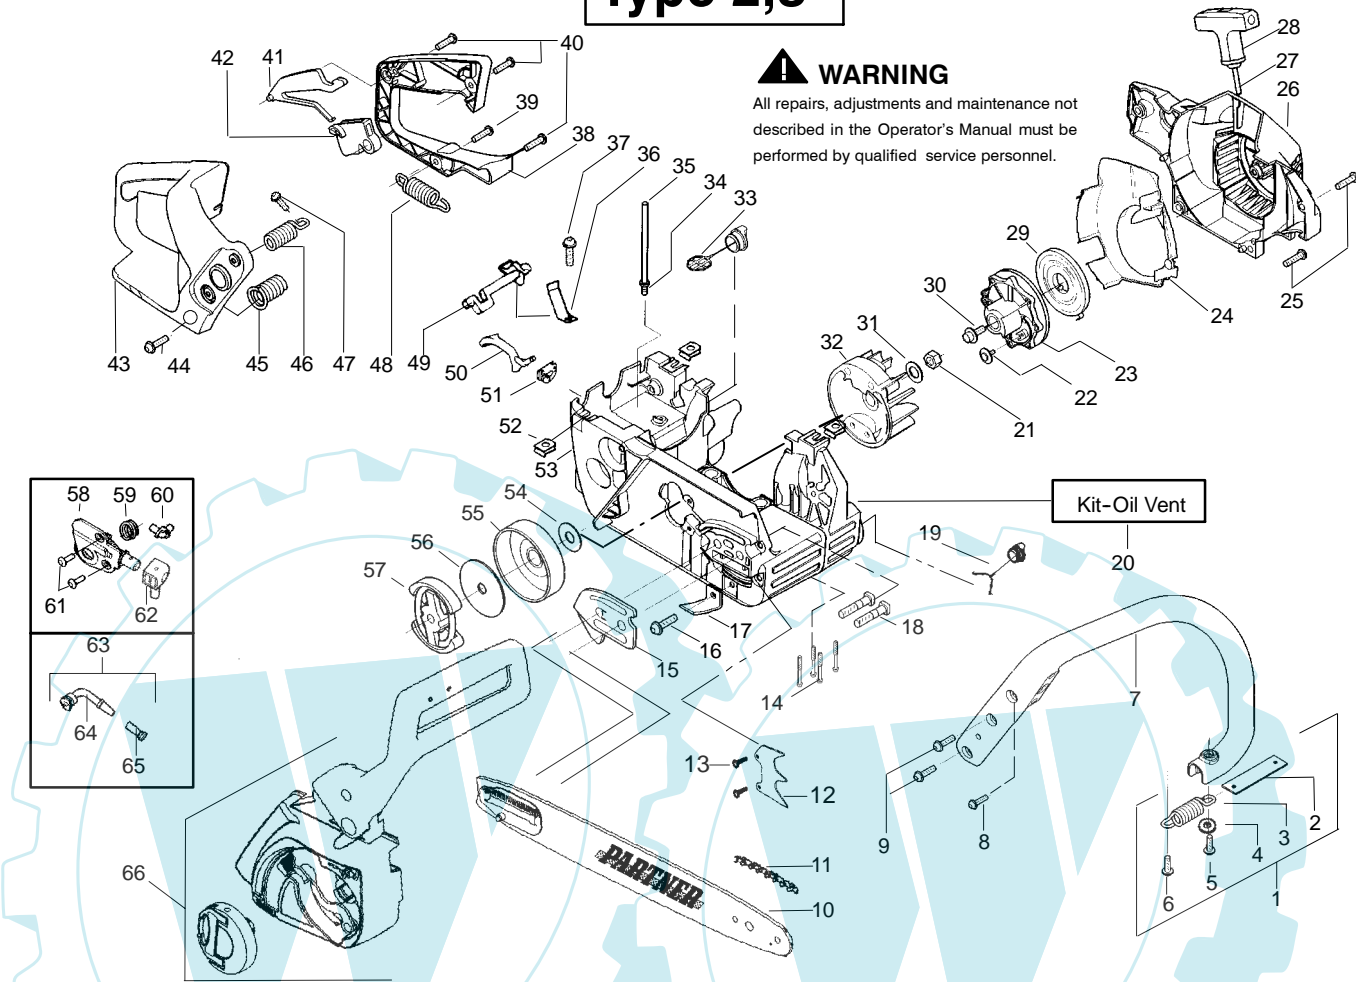

PARTS LIST NO. 530164189		PARTNER® PARTS LIST	CHAIN SAW MODEL(s) 401	
DATE 2/25/04	Replaces 530164189 - 7/30/03		Note: Illustration may differ from actual model due to design changes	PAGE NO. 2

Type 2,3

⚠ WARNING
All repairs, adjustments and maintenance not described in the Operator's Manual must be performed by qualified service personnel.

Ref.	Part No.	Description	Ref.	Part No.	Description	Ref.	Part No.	Description
1.	530047963	Assy.-Isolator	28.	530056402	Handle-Starter	53.	530058733	Kit-Chassis Assy. fuel lines and caps)
2.	530047608	Limiter Strap	29.	530027531	Spring-Recoil	54.	530015907	Washer-Thrust
3.	530042082	Spring-Isolator	30.	530015920	Screw	55.	530047061	Assy.-Clutch Drum w/bearing
4.	530015158	Washer	31.	530015127	Washer-Flywheel	56.	530015611	Washer-Clutch
5.	530016018	Screw	32.	530039187	Assy-Flywheel	57.	530014949	Assy. Clutch
6.	530015843	Screw	33.	530047192	Assy-Fuel Cap	58.	530071259	Kit - Oil Pump (incl. 59,60,62)
7.	530047583	Front Handle	34.	530023877	Kit-Fuel line (large)	59.	530037820	Gear-Worm Spring
8.	530015940	Screw	35.	530069216	Spring-Switch	60.	530049477	Elbow-Oil Pickup
9.	530015814	Screw	36.	530016149	Screw	61.	530016064	Screw
10.	530044900	Bar - 14"	37.	530015775	Screw	62.	530019206	Seal Block
	530044901	Bar - 16"	38.	530047581	Cover-Rear Handle	63.	530047663	Assy-Oil Pick-up (Incl. 64,65)
11.	505369852	Chain - 14"	39.	530015886	Screw	64.	530038373	Pick-up Oiler
	505369856	Chain - 16"	40.	530015906	Screw	65.	530056533	Filter-Oil
12.	530014381	Kit-Spike (Incl. 13)	41.	530036098	Throttle Lockout	66.	530071897	Kit-Chain Brake Adjuster (Incl. Knob)
13.	530016439	Screw	42.	530036097	Trigger-Throttle			
14.	530016132	Screw	43.	530047582	Handle - Rear			
15.	530038238	Plate-Bar Mount.	44.	530015814	Screw			
16.	530015814	Screw	45.	530053274	Assy Isolator-lower			
17.	530029850	Chain Catcher	46.	530071385	Kit-Isolator (Upper)			
18.	530016133	Bolt-Bar	47.	530015875	Screw			
19.	530010846	Assy-Oil Cap	48.	530042082	Spring-Isolator			
20.	530071666	Kit-Oil Vent	49.	530057473	Lever-Switch			
21.	530016134	Nut-Flywheel	50.	530057474	Lever-Choke			
22.	530016080	Screw	51.	530049005	Grommet-Knob			
23.	530037817	Starter Pulley	52.	530015922	Nut-"U"-Type			
24.	530055723	Baffle-Air						
25.	530015892	Screw						
26.	530056333	Housing-Fan						
27.	530069232	Kit - Rope						

↗ = NEW PART NUMBER FOR THIS IPL

★ = REFER TO THE SERVICE REFERENCE INDICATED FOR MORE INFORMATION. (LOCATED AT END OF IPL)