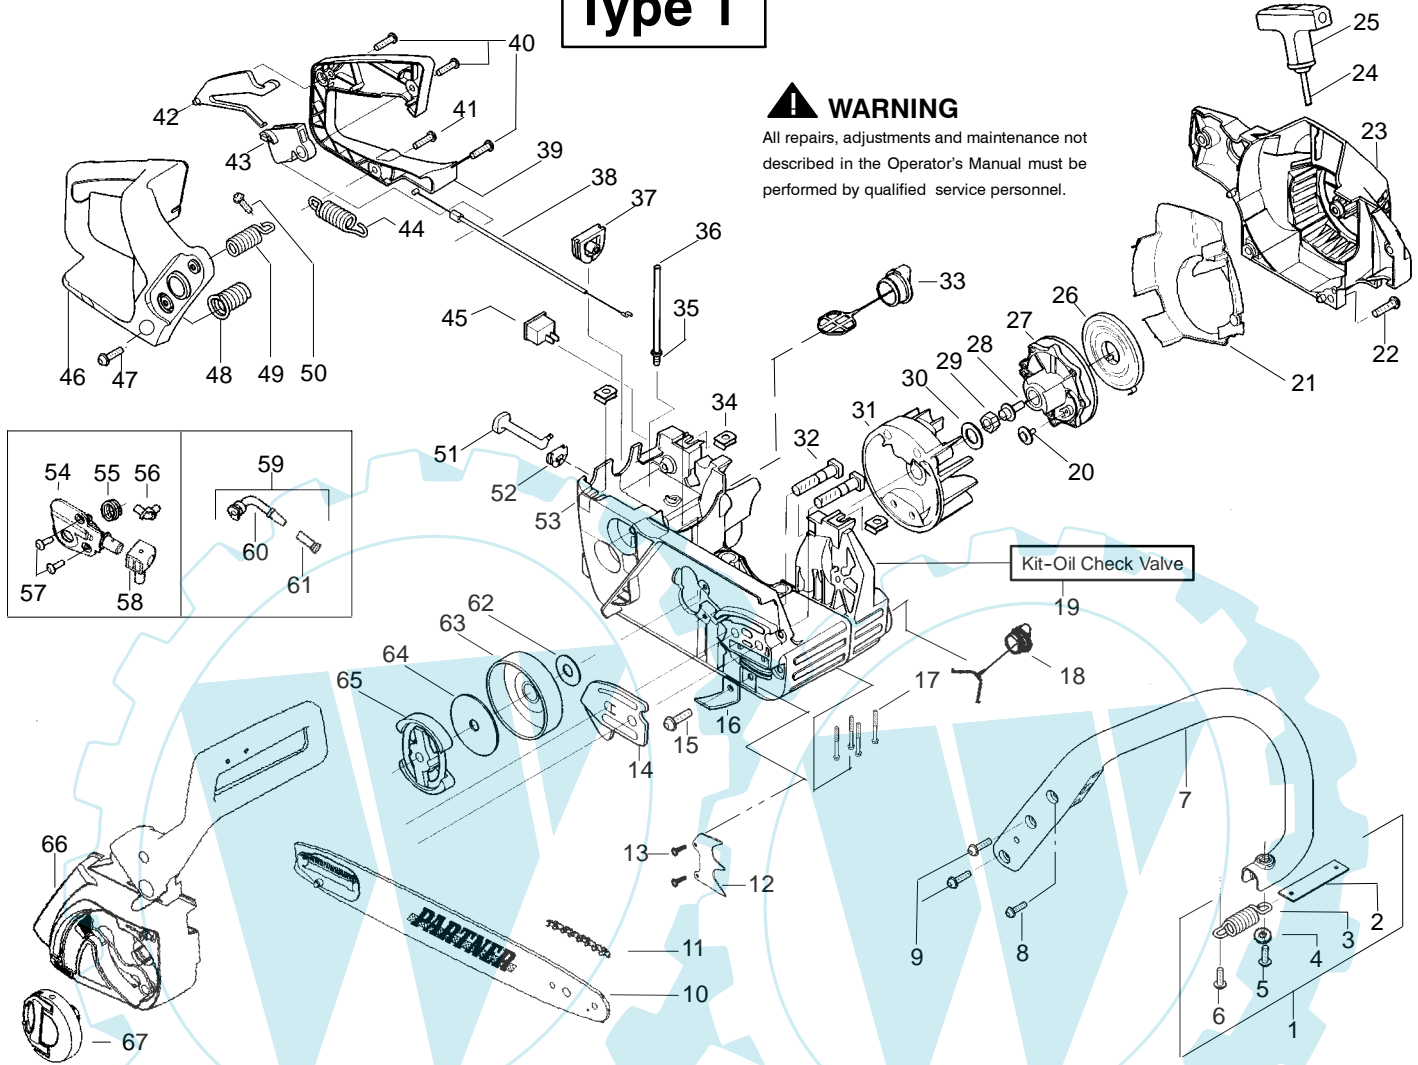

PARTS LIST NO. 530164189		PARTNER ® PARTS LIST	CHAIN SAW MODEL(s) 401
DATE 2/25/04	Replaces 530164189 - 7/30/03		Note: Illustration may differ from actual model due to design changes

Type 1

⚠ WARNING

All repairs, adjustments and maintenance not described in the Operator's Manual must be performed by qualified service personnel.

✓ = NEW PART NUMBER FOR THIS IPL

* = REFER TO THE SERVICE REFERENCE INDICATED FOR MORE INFORMATION. (LOCATED AT END OF IPL)

PARTS LIST NO. 530164189		PARTNER ® PARTS LIST	CHAIN SAW MODEL(s) 401
DATE 2/25/04	Replaces 530164189 - 7/30/03		Note: Illustration may differ from actual model due to design changes